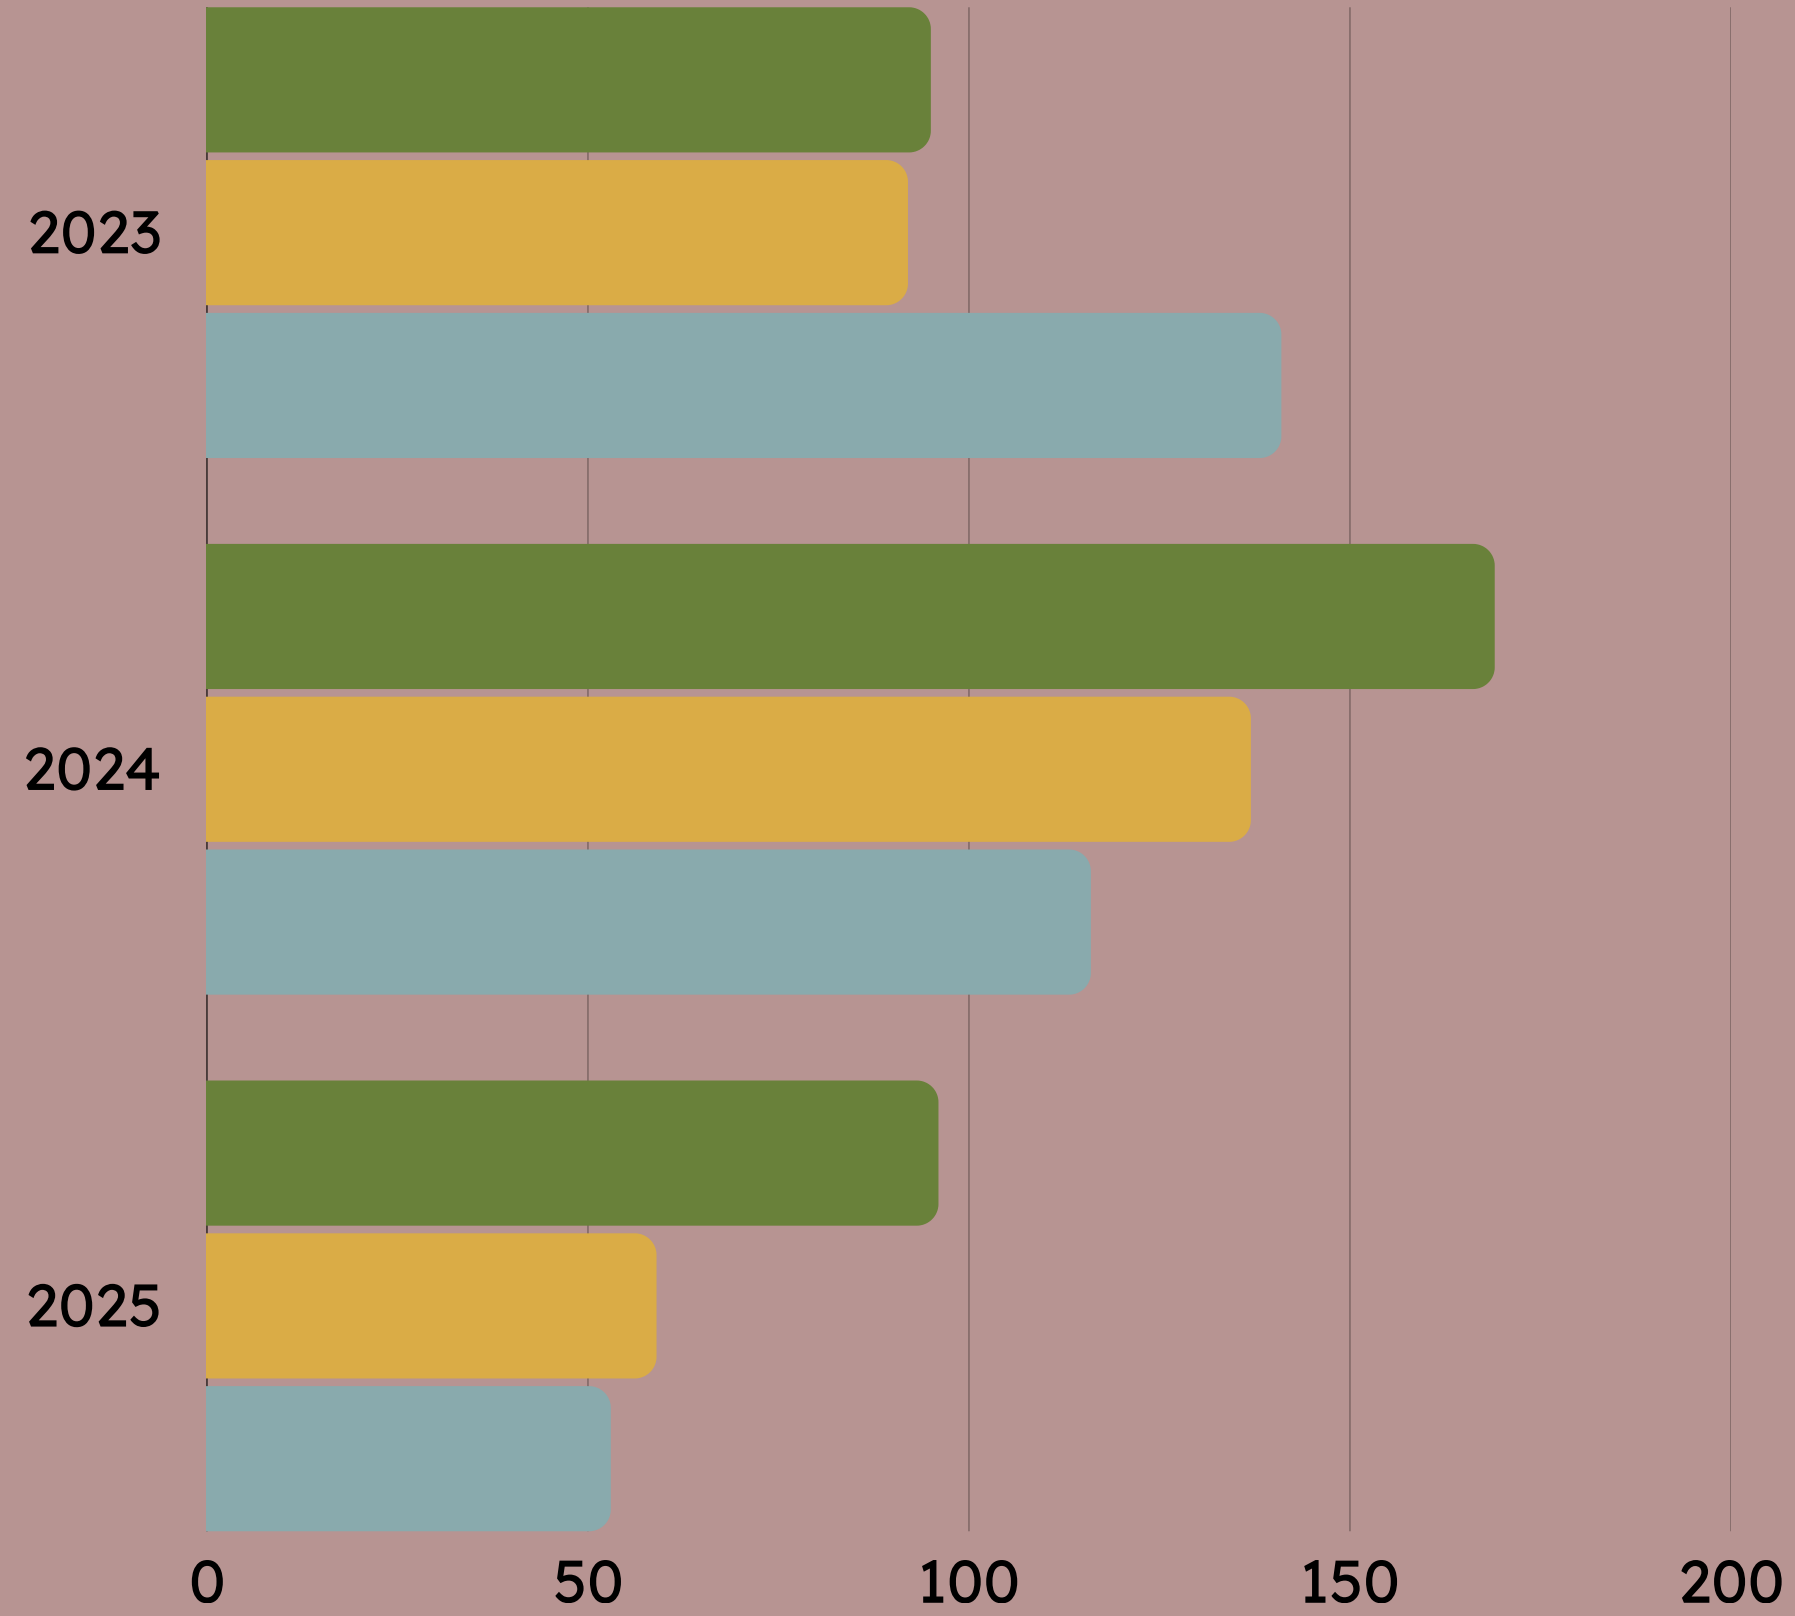

Winton Street Trailhead

● Glass Bottles

● Plastic Bottles

● Cans