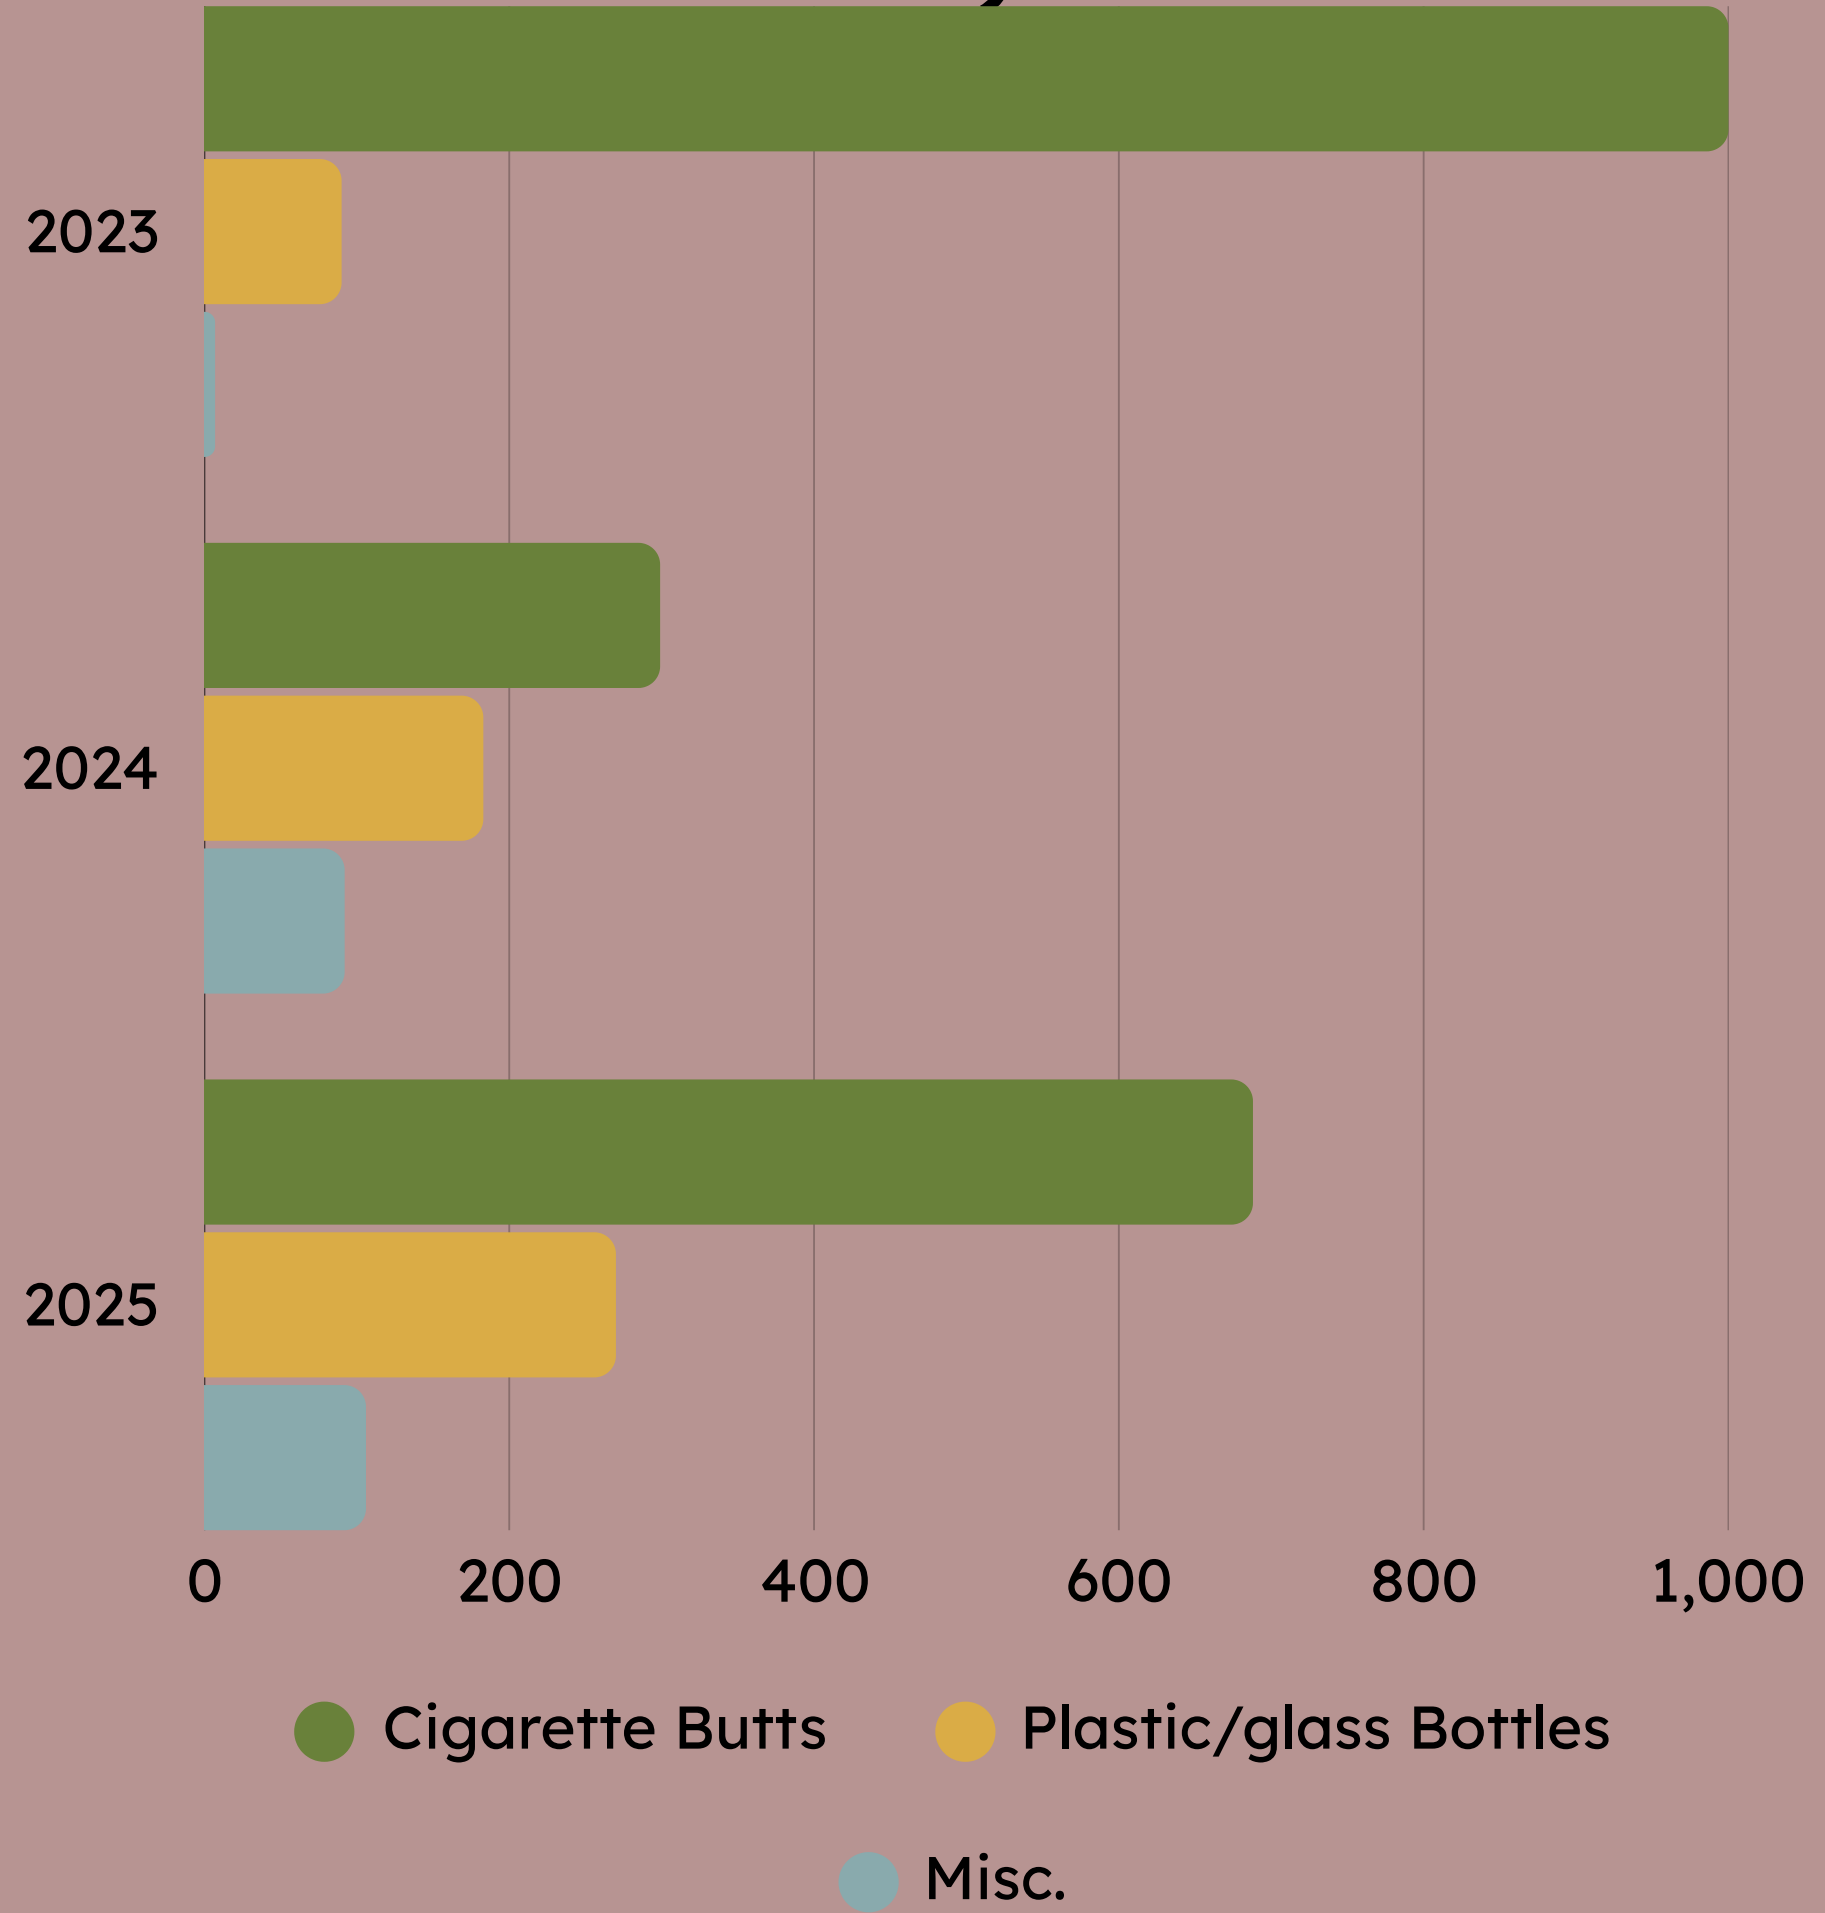

Organizing a Clean-up

- A member scouts a location for safety and accessibility to determine what demographics are eligible to participate in the cleanup
 - Includes identifying the type of litter being picked up
- Forms partnerships with many organizations to coordinate clean-ups across the state
 - NEPA does at least 10 cleanups in spring

What are we picking up?

Tires

- Commonly dumped item due to their size and inconvenience of disposing of them

- 2023
 - 17 tires
- 2024
 - 11 tires
- 2025
 - 10 tires

2023

Other Commonly Dumped Items:

- Televisions
- Refrigerators
- Car parts
- Fluorescent tube lights
- Mercury Thermostats
- Couches and Mattresses

If a person can back up into a spot to dump, they will toss things out!

Location: Defy Trampoline Park, Dickson City

Couch and Chair

Tube Television

Tires

Location: Ayelsworth Park, Jermyn

Carparts

Tires

Location: Jed Pool Supplies, Old Forge

TV

Tires

Mercury Thermostat

Are areas improving?

- Yes and no

Let's get into it!

Main Street, Archbald