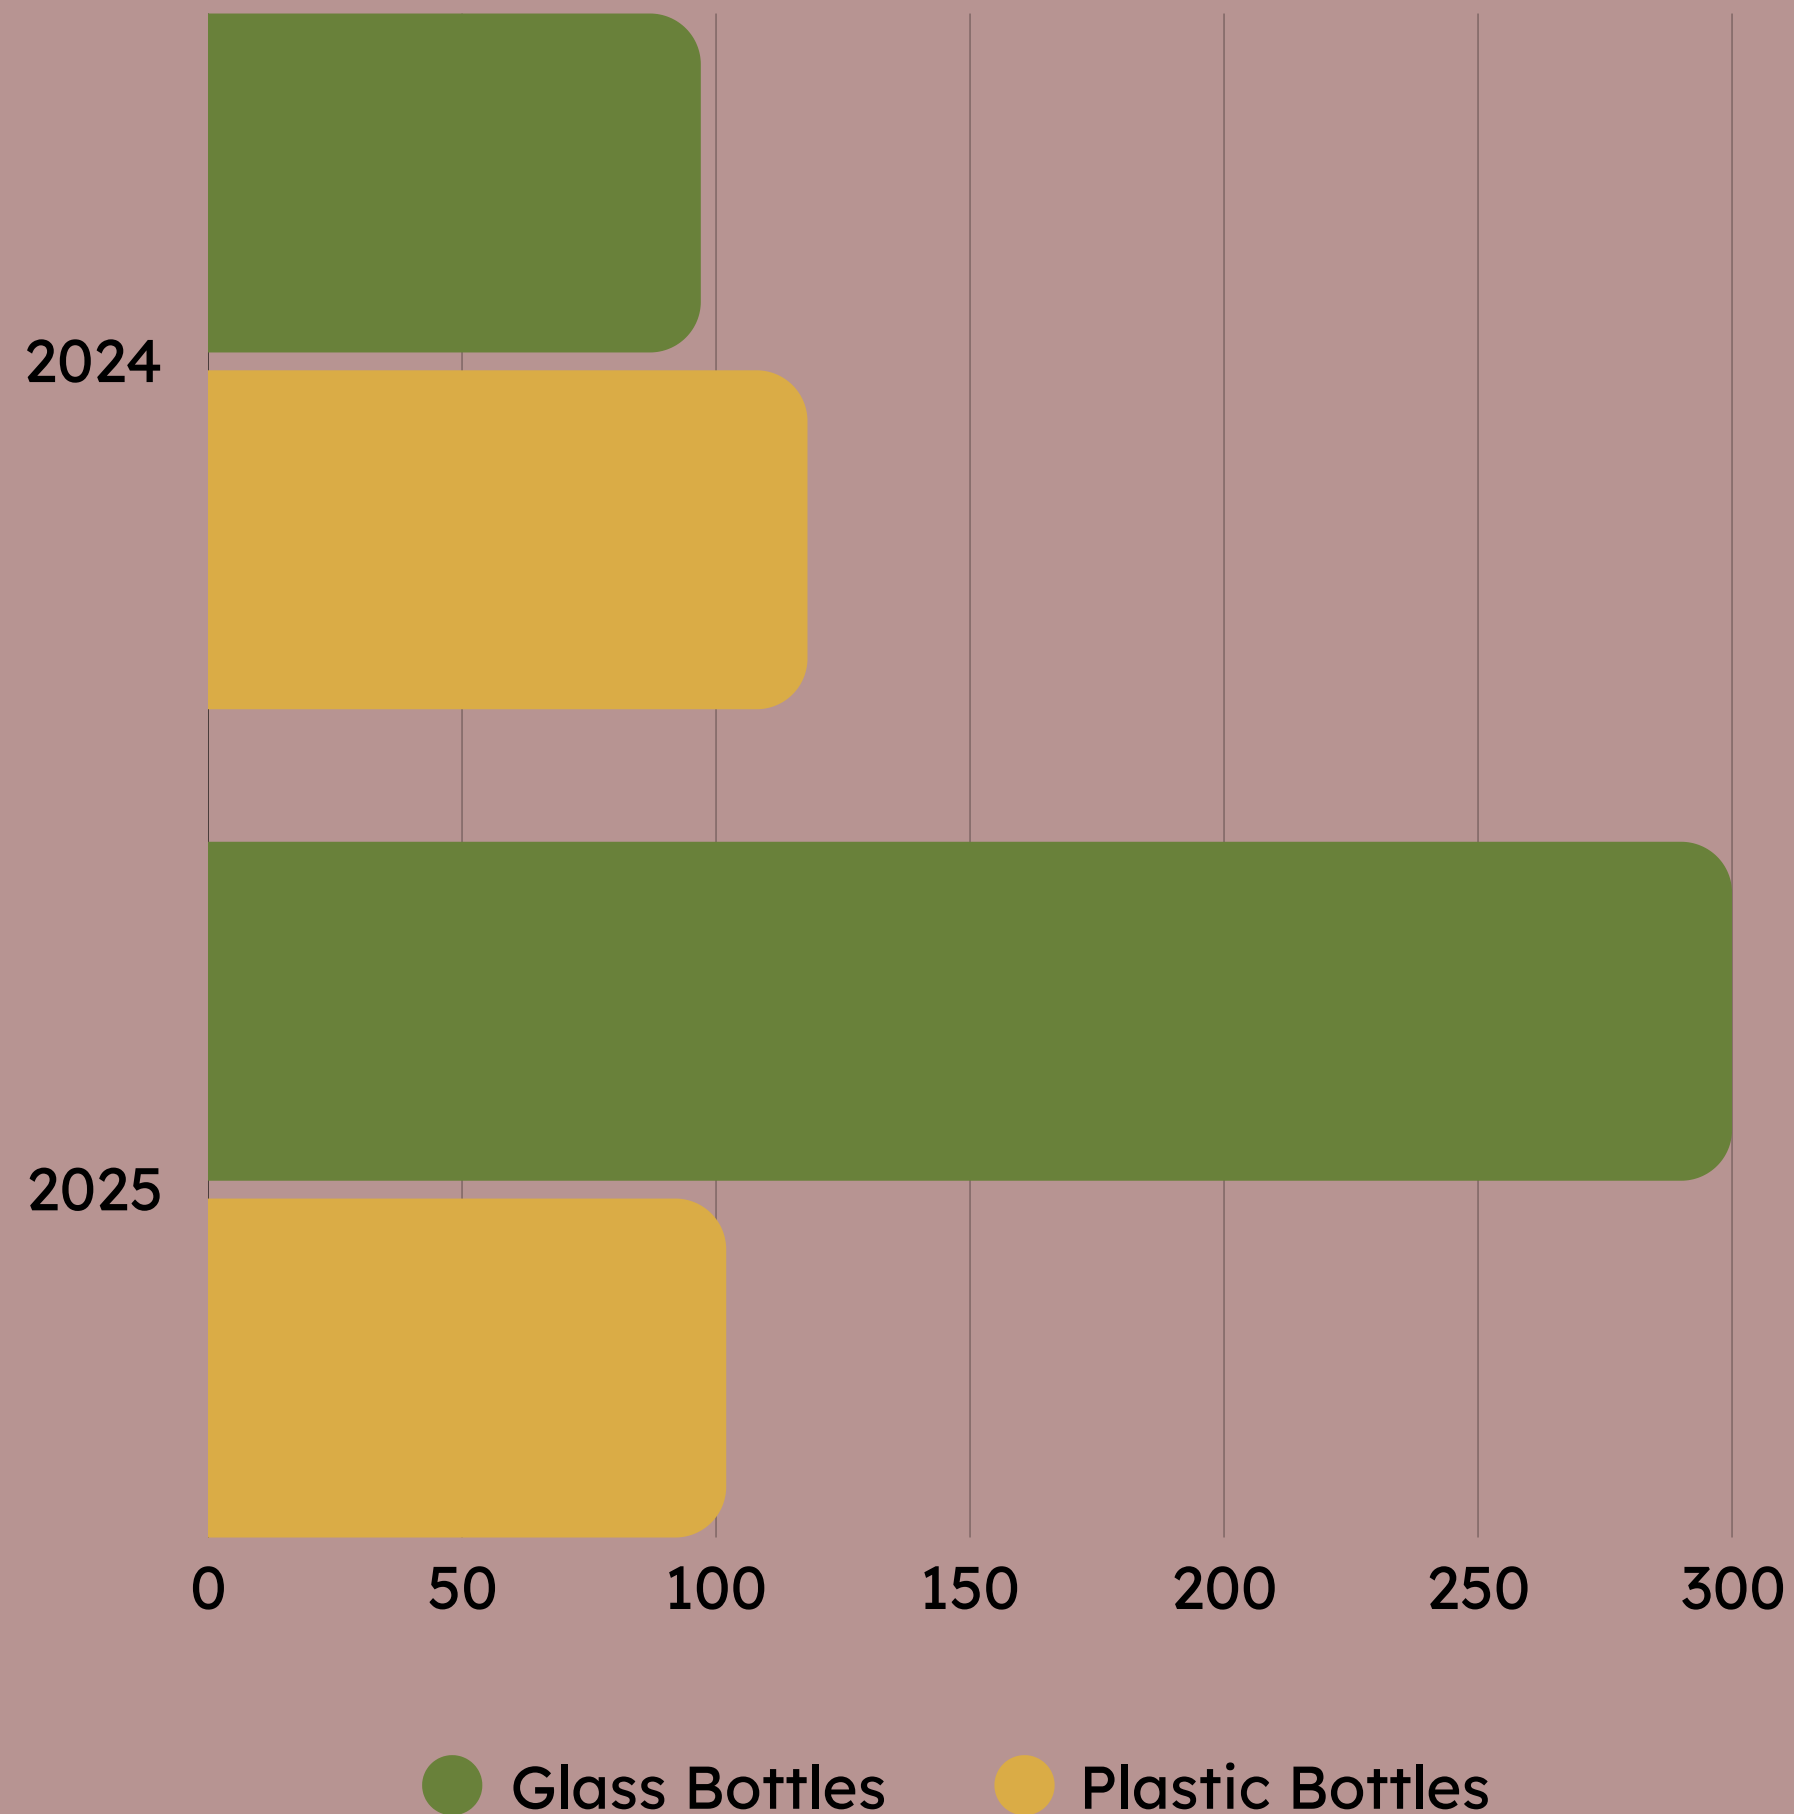

Organizing a Clean-up

- A member scouts a location for safety and accessibility to determine what demographics are eligible to participate in the cleanup
 - Includes identifying the type of litter being picked up
- Forms partnerships with many organizations to coordinate clean-ups across the state
 - NEPA does at least 10 cleanups in spring

What are we picking up?

Tires

- Commonly dumped item due to their size and inconvenience of disposing of them

- 2023
 - 17 tires
- 2024
 - 11 tires
- 2025
 - 10 tires

2023

Other Commonly Dumped Items:

- Televisions
- Refrigerators
- Car parts
- Fluorescent tube lights
- Mercury Thermostats
- Couches and Mattresses

Winton Street Trailhead

● Glass Bottles

● Plastic Bottles

● Cans

Jessup Park n Ride

“This is 100% from drinking, both people drinking and dumping it from sports games and drinking in the woods, and probably drinking while driving.”