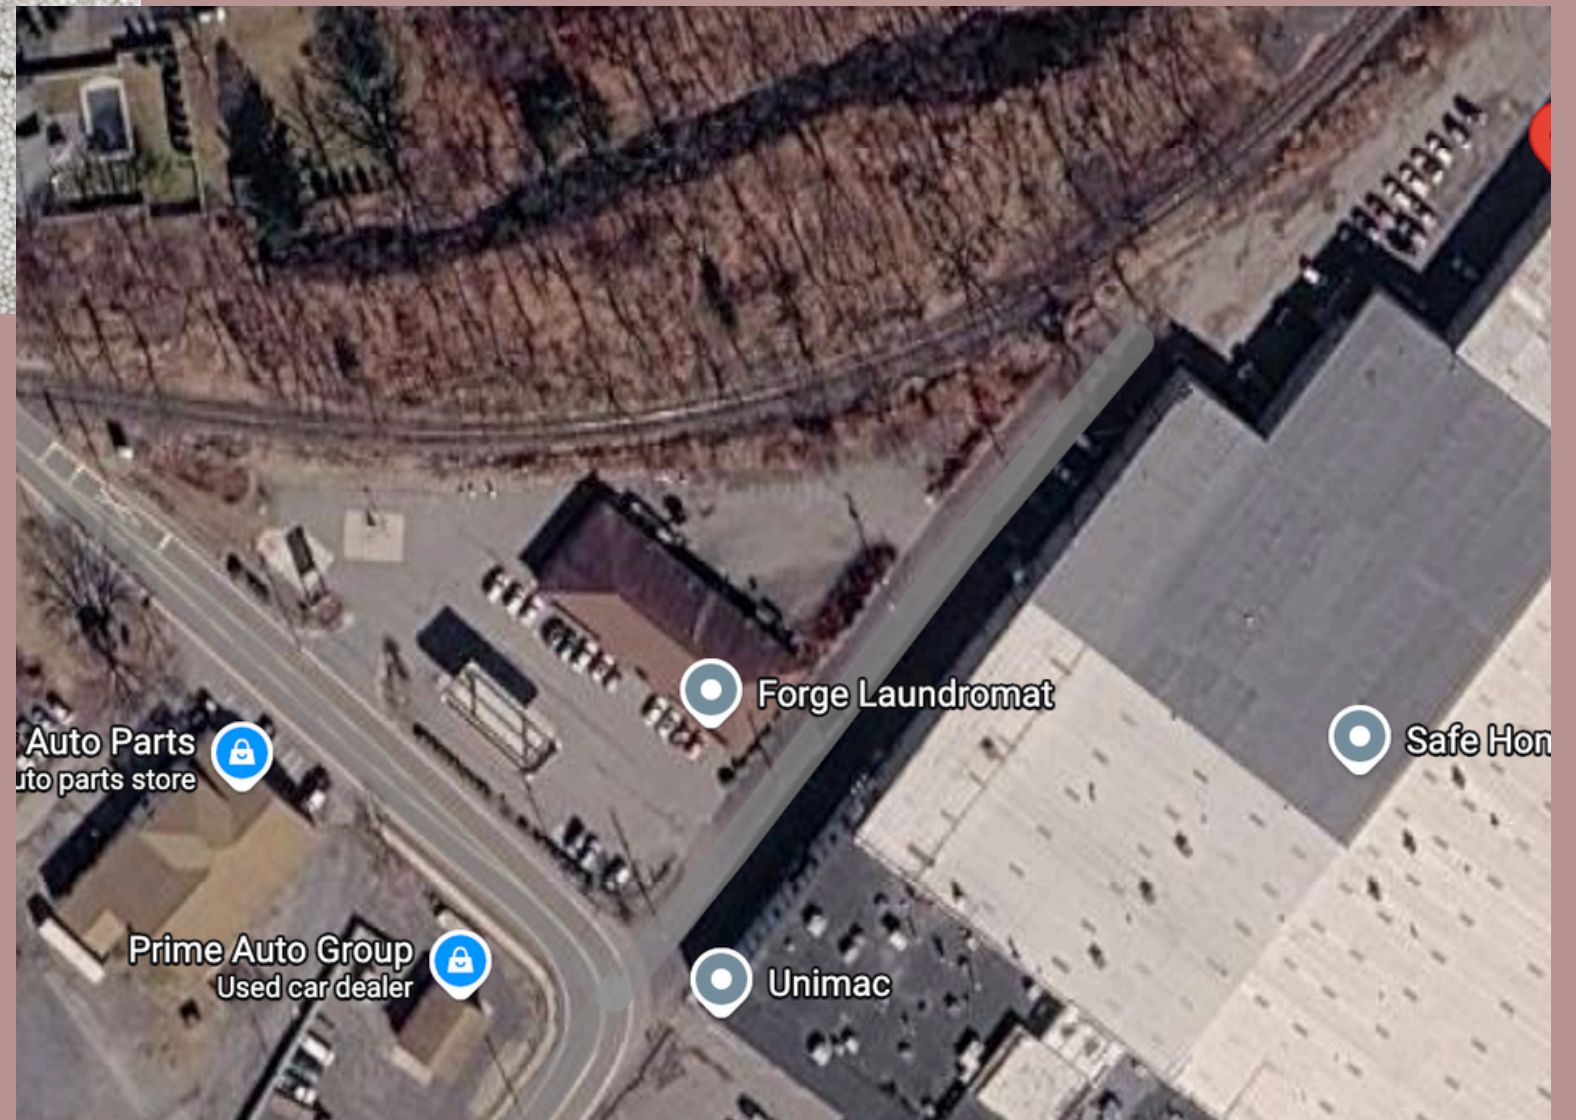

If a person can back up into a spot to dump, they will toss things out!

Location: Defy Trampoline Park, Dickson City

Couch and Chair

Tube Television

Tires

Location: Ayelsworth Park, Jermyn

Carparts

Tires

Location: Jed Pool Supplies, Old Forge

TV

Tires

Mercury Thermostat

Are areas improving?

- Yes and no

Let's get into it!

Main Street, Archbald

Winton Street Trailhead

● Glass Bottles

● Plastic Bottles

● Cans

Jessup Park n Ride

“This is 100% from drinking, both people drinking and dumping it from sports games and drinking in the woods, and probably drinking while driving.”